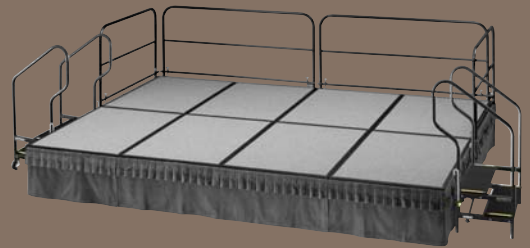

SICO 1800 Dual-Height Stage

2

The Dual-Height / Single Height 1800 series offers all the advantages of a mobile folding stage, plus the added simplicity and speed of built-in height adjustability.

Single Person Set-up:

- Sico Adaptable Ramps allow the same fast set-up as you have with a Sico portable folding stage.

- Velcro on all four sides of stage make for easy drape attachment. Drapes are adjustable, allowing full deck-to-floor coverage at all heights.

Specifications:

- See specifications on page 10.

- Ideal for head table risers, performance stages, fashion runways, speaker's platform and theatre-in-the-round.

- Universal guardrails are used with the 1800 Stage, as well as the Sico Tri-Height stage.