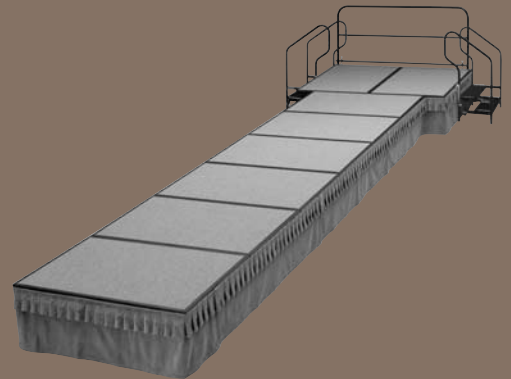

- Sico Adaptable Ramps allow the same fast set-up as you have with a Sico portable folding stage.

- Velcro on all four sides of stage make for easy drape attachment. Drapes are adjustable, allowing full deck-to-floor coverage at all heights.

Accessories:

- Adjustable step units, ADA ramps, guard rails, guard rail covers, chair/table stops and drapes.

Service:

- Sico offers free space analysis drawings, which will provide accurate layouts for your venue with the appropriate number of stages and stage accessories.

Specifications:

- See specifications on page 10.

- Ideal for head table risers, performance stages, fashion runways, speaker's platform and theatre-in-the-round.

- Universal guardrails are used with the 1800 Stage, as well as the Sico Tri-Height stage.