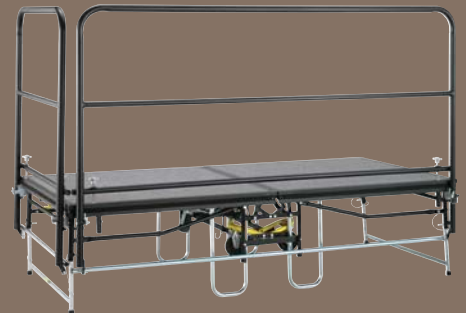

- Sico Adaptable Ramps allow the same fast set-up as you have with a Sico portable folding stage.

- Velcro on all four sides of stage make for easy drape attachment. Drapes are adjustable, allowing full deck-to-floor coverage at all heights.

- Vinyl coated steel edge banding provides long lasting wear and durability.

- Unit-to-unit lock for tiered riser or stage set-up guarantees that stages are locked together for safety and security.

- Sico's pin and cable operation allows for easy height adjustment.

Accessories:

- Adjustable step units, ADA ramps, guard rails, guard rail covers, chair/table stops and drapes.

Service:

- Sico offers free space analysis drawings, which will provide accurate layouts for your venue with the appropriate number of stages and stage accessories.

Specifications:

- See specifications on page 10.

- Ideal for head table risers, performance stages, fashion runways, speaker's platform and theatre-in-the-round.

- Universal guardrails are used with the 1800 Stage, as well as the Sico Tri-Height stage.