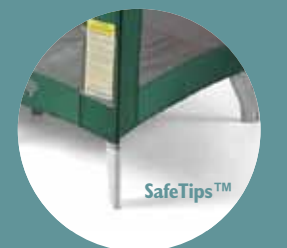

Foundations® cribs & accessories are specified by more leading hotels worldwide than all other crib brands combined.

Foundations products are designed specifically to meet the unique demands of a hospitality environment, and to deliver comfort and confidence to the most discriminating guests. Foundations cribs meet or exceed the newly published ASTM crib safety standard specifically for commercial cribs. All mattresses are phthalate free to conform with the new Federal regulation. All wood meets the new 2009 California Air Resources Board standard for formaldehyde emissions. Many products are also offered in versions that meet European, Asian, Latin American, Canadian and other regional safety and language standards so that international hoteliers may achieve consistency of operations worldwide. Through our complete line of cribs, changing stations, sheets, blankets and accessories, Foundations provides a comprehensive solution to accommodating your most precious guests.

Portable Play Yard Cribs

Foundations® Play Yard Cribs are the result of years of evolution and safety enhancements. All models feature an easy-fold design that sets up in seconds and allows for easy storage. A durable tote bag with handles is included. Mesh on all four sides allows for 360-degree visibility of child. The Ultra Play Yard includes the SafeTips™ System. SafeTips instructional cards contain safety and usage recommendations. Gender neutral colors fit any room decor. Full one year warranty.

FOUNDATIONS NO.	DESCRIPTION	COLOR
50-NM-N1	Celebrity™ Play Yard Crib	Blue
50-BS-N1	Celebrity™ Play Yard Crib with Bassinet	Blue
51-NM-G1	Ultra™ Play Yard Crib	Green

Replacement Parts