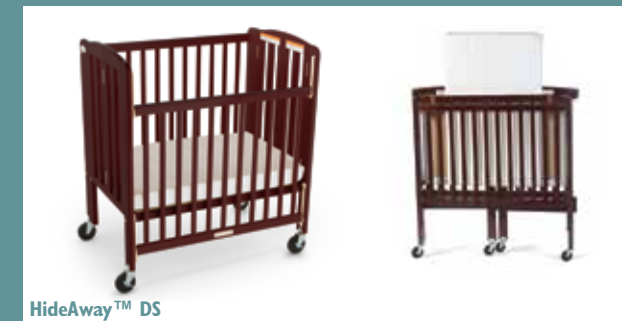

Foundations® cribs & accessories are specified by more leading hotels worldwide than all other crib brands combined.

Foundations products are designed specifically to meet the unique demands of a hospitality environment, and to deliver comfort and confidence to the most discriminating guests. Foundations cribs meet or exceed the newly published ASTM crib safety standard specifically for commercial cribs. All mattresses are phthalate free to conform with the new Federal regulation. All wood meets the new 2009 California Air Resources Board standard for formaldehyde emissions. Many products are also offered in versions that meet European, Asian, Latin American, Canadian and other regional safety and language standards so that international hoteliers may achieve consistency of operations worldwide. Through our complete line of cribs, changing stations, sheets, blankets and accessories, Foundations provides a comprehensive solution to accommodating your most precious guests.

Portable Play Yard Cribs

Foundations® Play Yard Cribs are the result of years of evolution and safety enhancements. All models feature an easy-fold design that sets up in seconds and allows for easy storage. A durable tote bag with handles is included. Mesh on all four sides allows for 360-degree visibility of child. The Ultra Play Yard includes the SafeTips™ System. SafeTips instructional cards contain safety and usage recommendations. Gender neutral colors fit any room decor. Full one year warranty.

FOUNDATIONS NO.	DESCRIPTION	COLOR
50-NM-N1	Celebrity™ Play Yard Crib	Blue
50-BS-N1	Celebrity™ Play Yard Crib with Bassinet	Blue
51-NM-G1	Ultra™ Play Yard Crib	Green

Replacement Parts