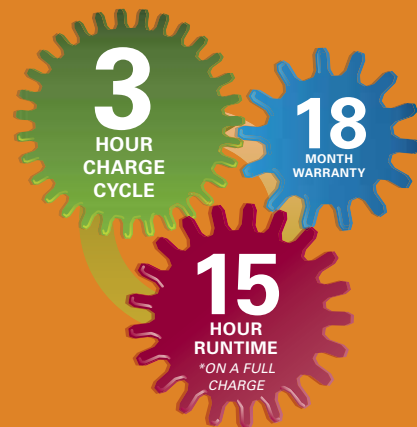

**Candle
IMPRESSIONS®**

T 877.779.5542 x230

F 905.940.2300

E hospitality@candleimpressions.net

W www.candleimpressions.net/hospitality