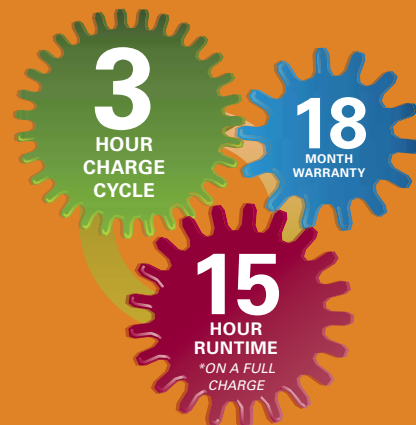

**Candle
IMPRESSIONS®**

T 877.779.5542 x230

F 905.940.2300

E hospitality@candleimpressions.net

W www.candleimpressions.net/hospitality