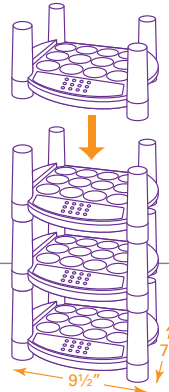

THE COMPETITION JUST DOES NOT STACK UP!

Candle Impressions® provides the most practical, innovative, and user-friendly Rechargeable Candles on the market.

1. Space-Saving Design

Only the Candle Impressions® EasyStack™ Charging Trays stack vertically to save space and reduce clutter.

Stack up to 4 trays together to charge 48 candles with one power adapter.

STACK UP 4 TRAYS AND SAVE 4 TIMES THE SPACE

By stacking up, our products use **4 times less** countertop space than the competition.

...and they can all be charged in the same tray.

TEA LIGHTS

1.5" x 2"

Exposed 'flame' creates the perfect glow inside a translucent holder.

MELTED VOTIVES

1.5" x 2"

1.5" x 3"

Patented 'Realistic Wick' design makes these votives stylish enough to be used on their own, or with accessories.