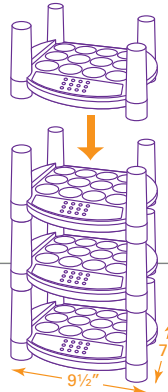

THE COMPETITION JUST DOES NOT STACK UP!

Candle Impressions® provides the most practical, innovative, and user-friendly Rechargeable Candles on the market.

1. Space-Saving Design

Only the Candle Impressions® EasyStack™ Charging Trays stack vertically to save space and reduce clutter.

Stack up to 4 trays together to charge 48 candles with one power adapter.

STACK UP 4 TRAYS AND SAVE 4 TIMES THE SPACE

By stacking up, our products use **4 times less** countertop space than the competition.

...and they can all be charged in the same tray.

TEA LIGHTS

1.5" x 2"

Exposed 'flame' creates the perfect glow inside a translucent holder.

MELTED VOTIVES

1.5" x 2"

1.5" x 3"

Patented 'Realistic Wick' design makes these votives stylish enough to be used on their own, or with accessories.