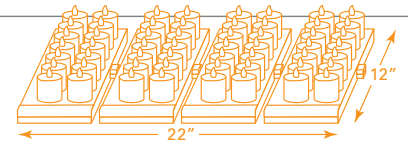

2. More Than Just Tea Lights

Only Candle Impressions® offers the flexibility of three styles of Rechargeable Candles – including two styles of votives with our patented 'Realistic Wick' design.

...and they can all be charged in the same tray.