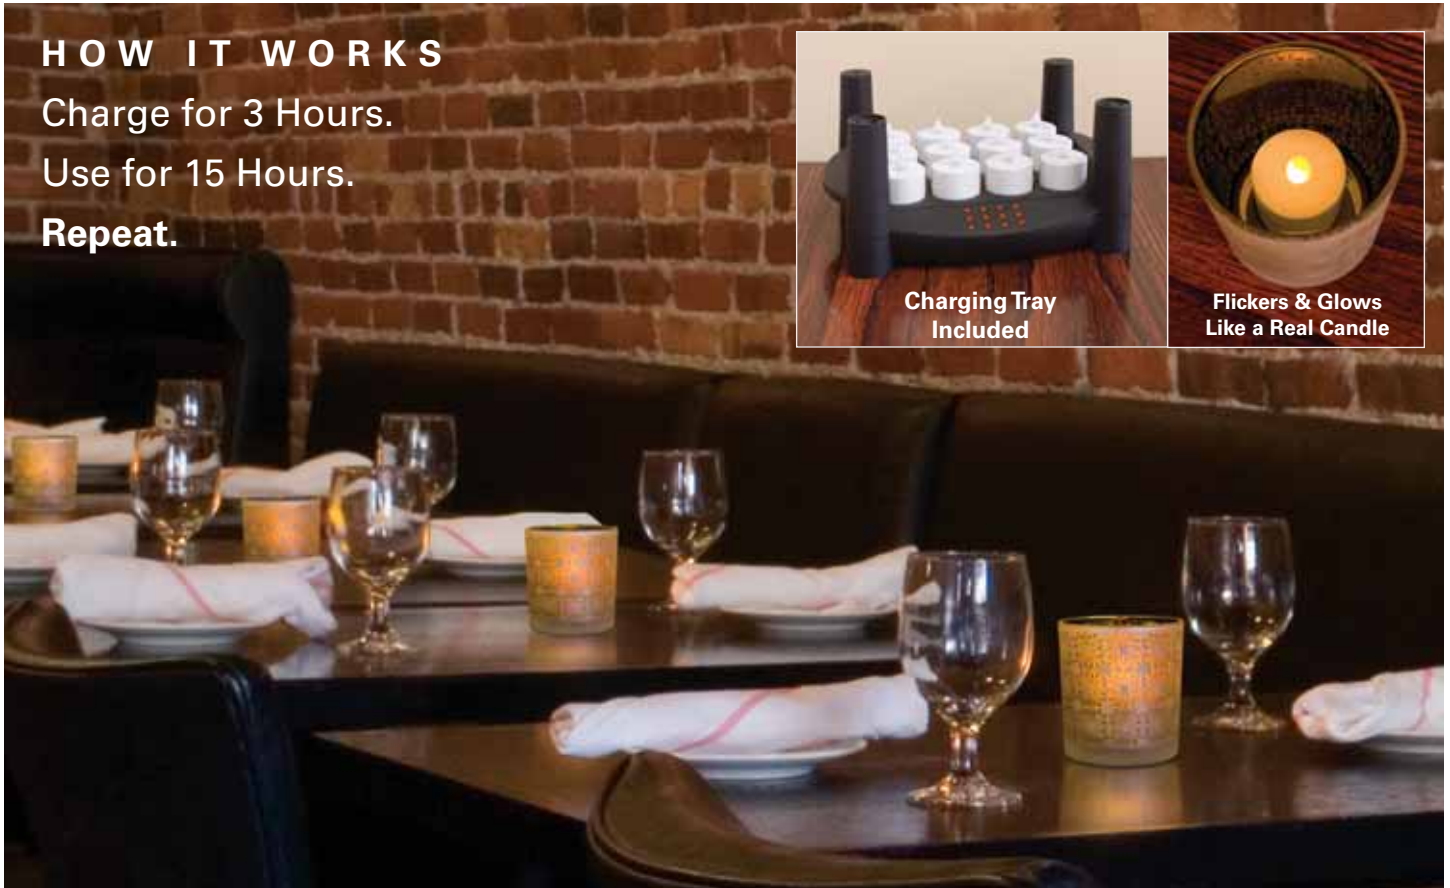

RECHARGEABLE LED FLAMELESS CANDLES

Candle
IMPRESSIONS®

Recharge & Reuse... It doesn't get any easier.

HOW IT WORKS

Charge for 3 Hours.

Use for 15 Hours.

Repeat.

SAFE

THE COMPETITION JUST DOES NOT STACK UP!

Candle Impressions® provides the most practical, innovative, and user-friendly Rechargeable Candles on the market.

1. Space-Saving Design

Only the Candle Impressions® EasyStack™ Charging Trays stack vertically to save space and reduce clutter.