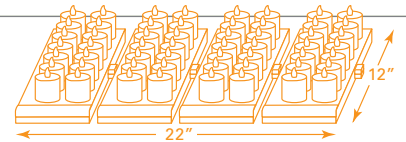

2. More Than Just Tea Lights

Only Candle Impressions® offers the flexibility of three styles of Rechargeable Candles – including two styles of votives with our patented 'Realistic Wick' design.

...and they can all be charged in the same tray.